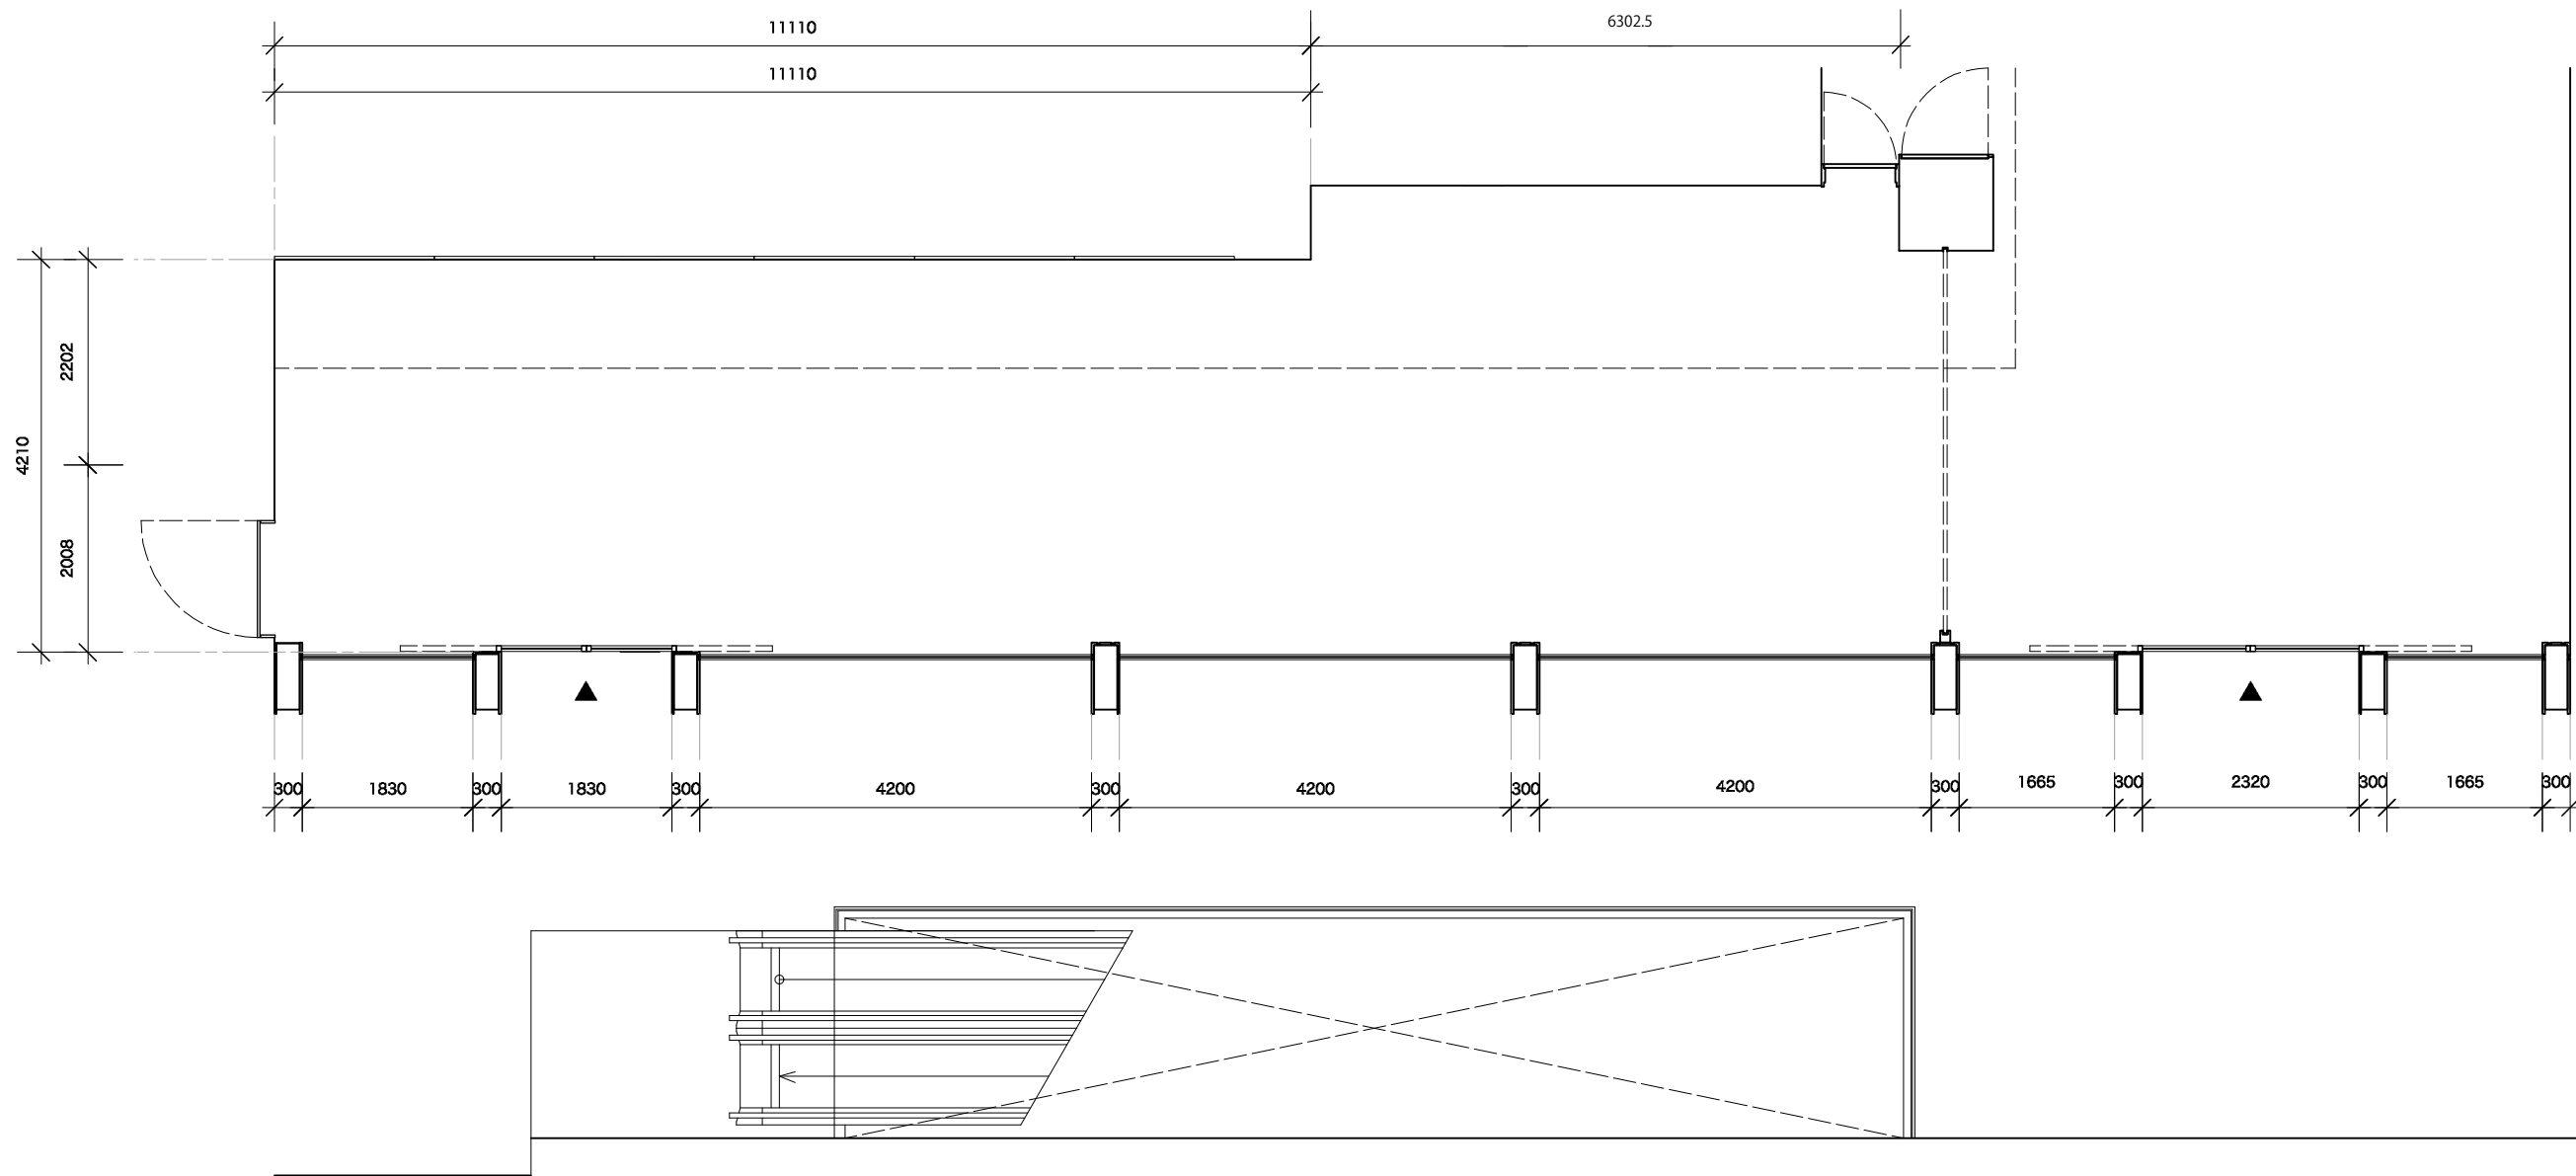

ソファ  
510x1550x380

アンゲート  
600x600

	DRAWN ..	COMPLETION DRAWN ..	DRAWING ..	REVISION ..	生活工房ギャラリー	PROJECT No.	DRAWING TITLE	DRAWING No.
	CHECKED ..	CHECKED ..				平面図	A-01	
	APPROVED ..	APPROVED ..				SCALE	2019.05.26	
						A3:1/80		

	DRAWN	COMPLETION DRAWN	DRAWING	REVISION	生活工房ギャラリー	PROJECT No.	DRAWING TITLE	DRAWING No.
	CHECKED	CHECKED	CHECKED	CHECKED		展開図	A-02	
	APPROVED	APPROVED	APPROVED	APPROVED		SCALE	2019.05.26	
						A3:1/80		